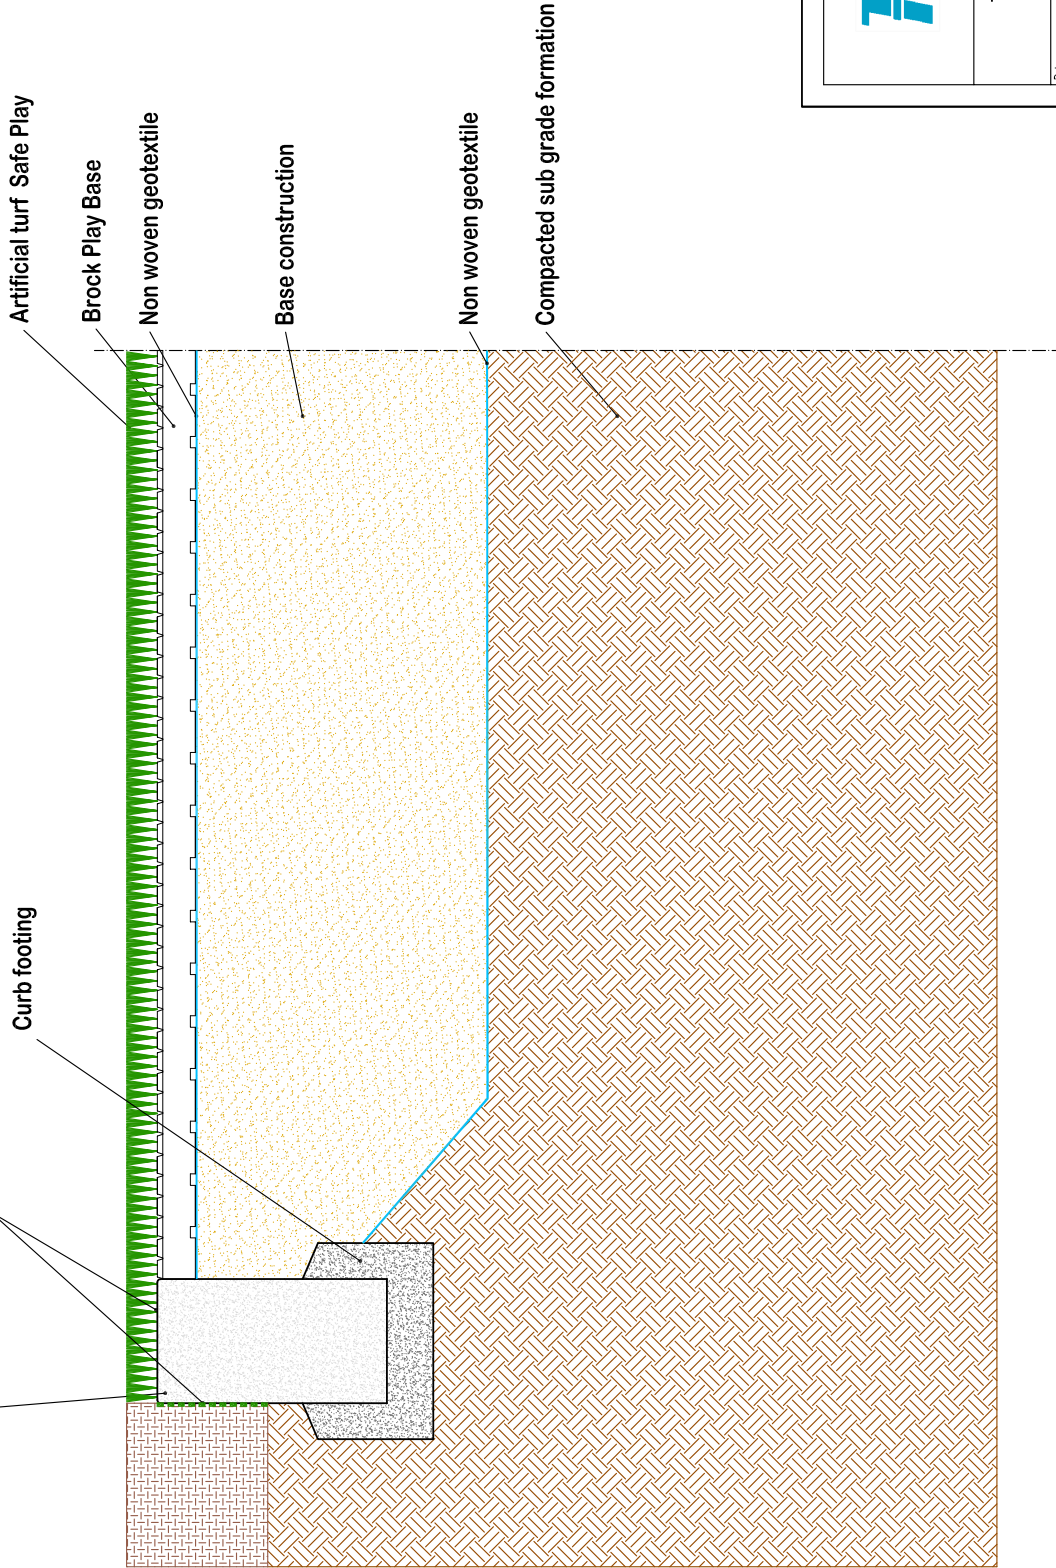

Perimeter curb
Turf is typically fixed to the top or side of the perimeter barrier

TISANOS WITH PLAY BASE 20 / 24 / 24HD
PERMEABLE BASE CONSTRUCTION

Date

JUNE 2011

NOT TO SCALE